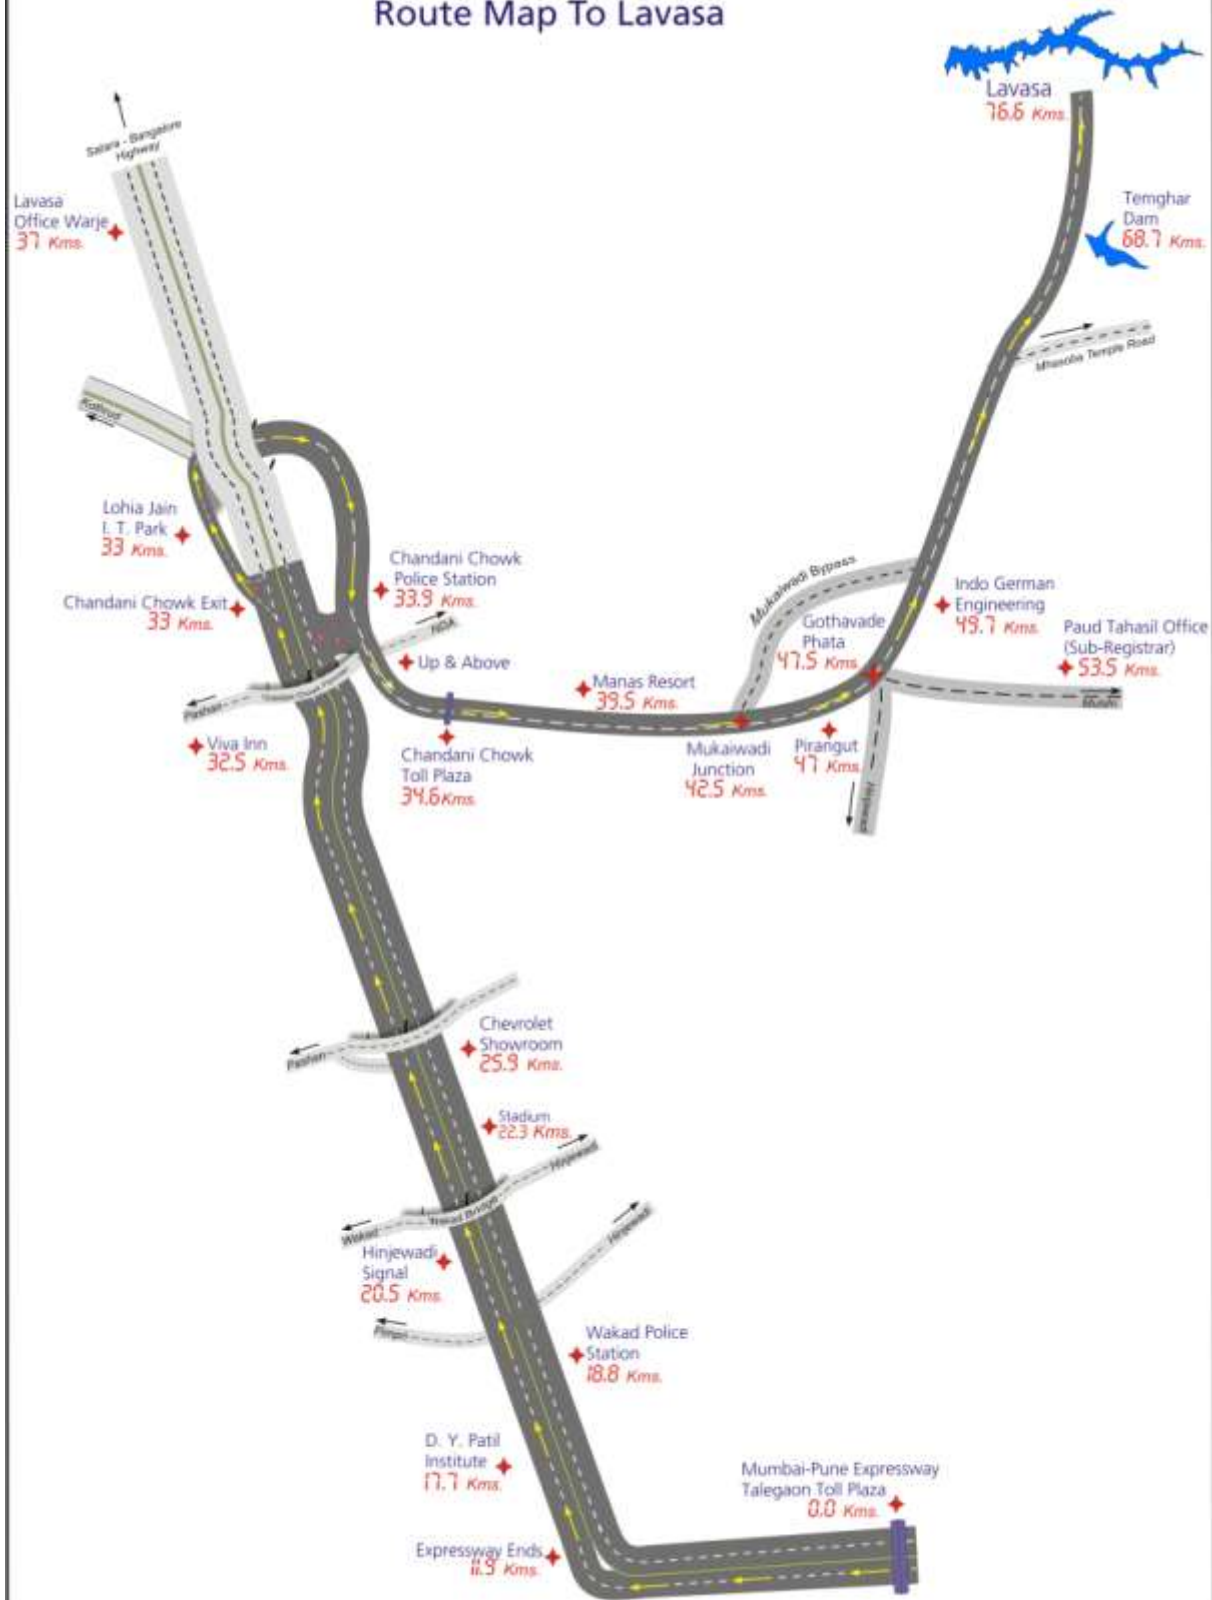

Route Map To Lavasa

Note: 1. For easy navigation, set the trip meter to "0" at Mumbai-Pune Expressway Talegaon Toll Plaza.
 2. Follow the marked road, from Chandani Chowk Toll Plaza.